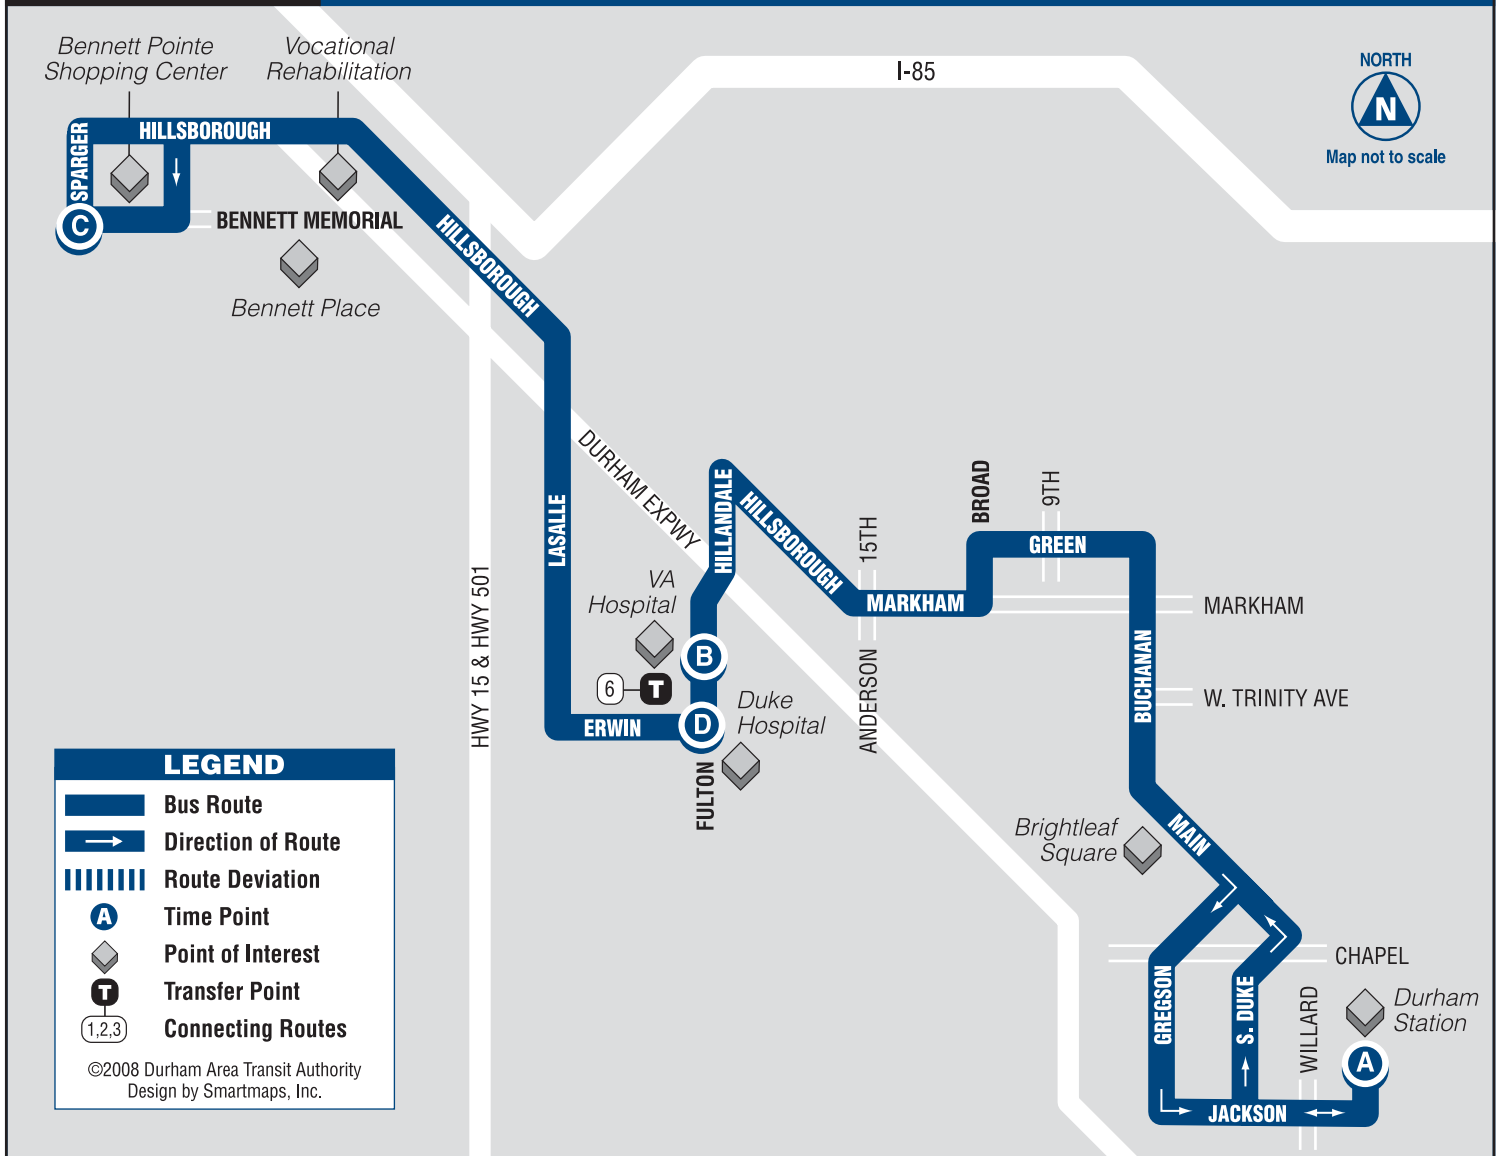

ROUTE 11

Duke University / Hillsborough Road

FROM DOWNTOWN

A STARTS Durham Station
B LEAVES Fulton & VA Hospital
C ENDS Sparger & Bennett

MONDAY - SATURDAY

	A	B	C
AM	—	—	—
	6:00	6:15	6:30
	6:30	6:45	7:00
	7:00	7:15	7:30
	7:30	7:45	8:00
	8:00	8:15	8:30
	8:30	8:45	9:00
	9:00	9:15	9:30
	9:30	9:45	10:00
	10:00	10:15	10:30
	10:30	10:45	11:00
	11:00	11:15	11:30
	11:30	11:45	12:00
PM	12:00	12:15	12:30
	12:30	12:45	1:00
	1:00	1:15	1:30
	1:30	1:45	2:00
	2:00	2:15	2:30
	2:30	2:45	3:00
	3:00	3:15	3:30
	3:30	3:45	4:00
	4:00	4:15	4:30
	4:30	4:45	5:00
	5:00	5:15	5:30
	5:30	5:45	6:00
	6:00	6:15	6:30
	6:30	6:45	7:00
	7:00	7:15	7:30
	8:00	8:15	8:30
	9:00	9:15	9:30
	10:00	10:15	10:30
	11:00	11:15	11:30
	12:00	12:15	12:30

TO DOWNTOWN

C STARTS Sparger & Bennett
D LEAVES Erwin & Duke Hospital
A ENDS Durham Station

MONDAY - SATURDAY

	C	D	A
AM	5:30	5:40	5:55
	6:00	6:10	6:25
	6:30	6:40	6:55
	7:00	7:10	7:25
	7:30	7:40	7:55
	8:00	8:10	8:25
	8:30	8:40	8:55
	9:00	9:10	9:25
	9:30	9:40	9:55
	10:00	10:10	10:25
	10:30	10:40	10:55
	11:00	11:10	11:25
	11:30	11:40	11:55
PM	12:00	12:10	12:25
	12:30	12:40	12:55
	1:00	1:10	1:25
	1:30	1:40	1:55
	2:00	2:10	2:25
	2:30	2:40	2:55
	3:00	3:10	3:25
	3:30	3:40	3:55
	4:00	4:10	4:25
	4:30	4:40	4:55
	5:00	5:10	5:25
	5:30	5:40	5:55
	6:00	6:10	6:25
	6:30	6:40	6:55
	7:30	7:40	7:55
	8:30	8:40	8:55
	9:30	9:40	9:55
	10:30	10:40	10:55
	11:30	11:40	11:55
	—	—	—

Highlighted times indicate Sunday/Holiday service. — Dash means the bus does not travel in this area on this trip.

HOLIDAY SERVICE Sunday Service is run on these holidays: New Years Day; Martin Luther King, Jr. Day; Memorial Day; Fourth of July; Labor Day; Thanksgiving Day. No Service on Christmas Day.