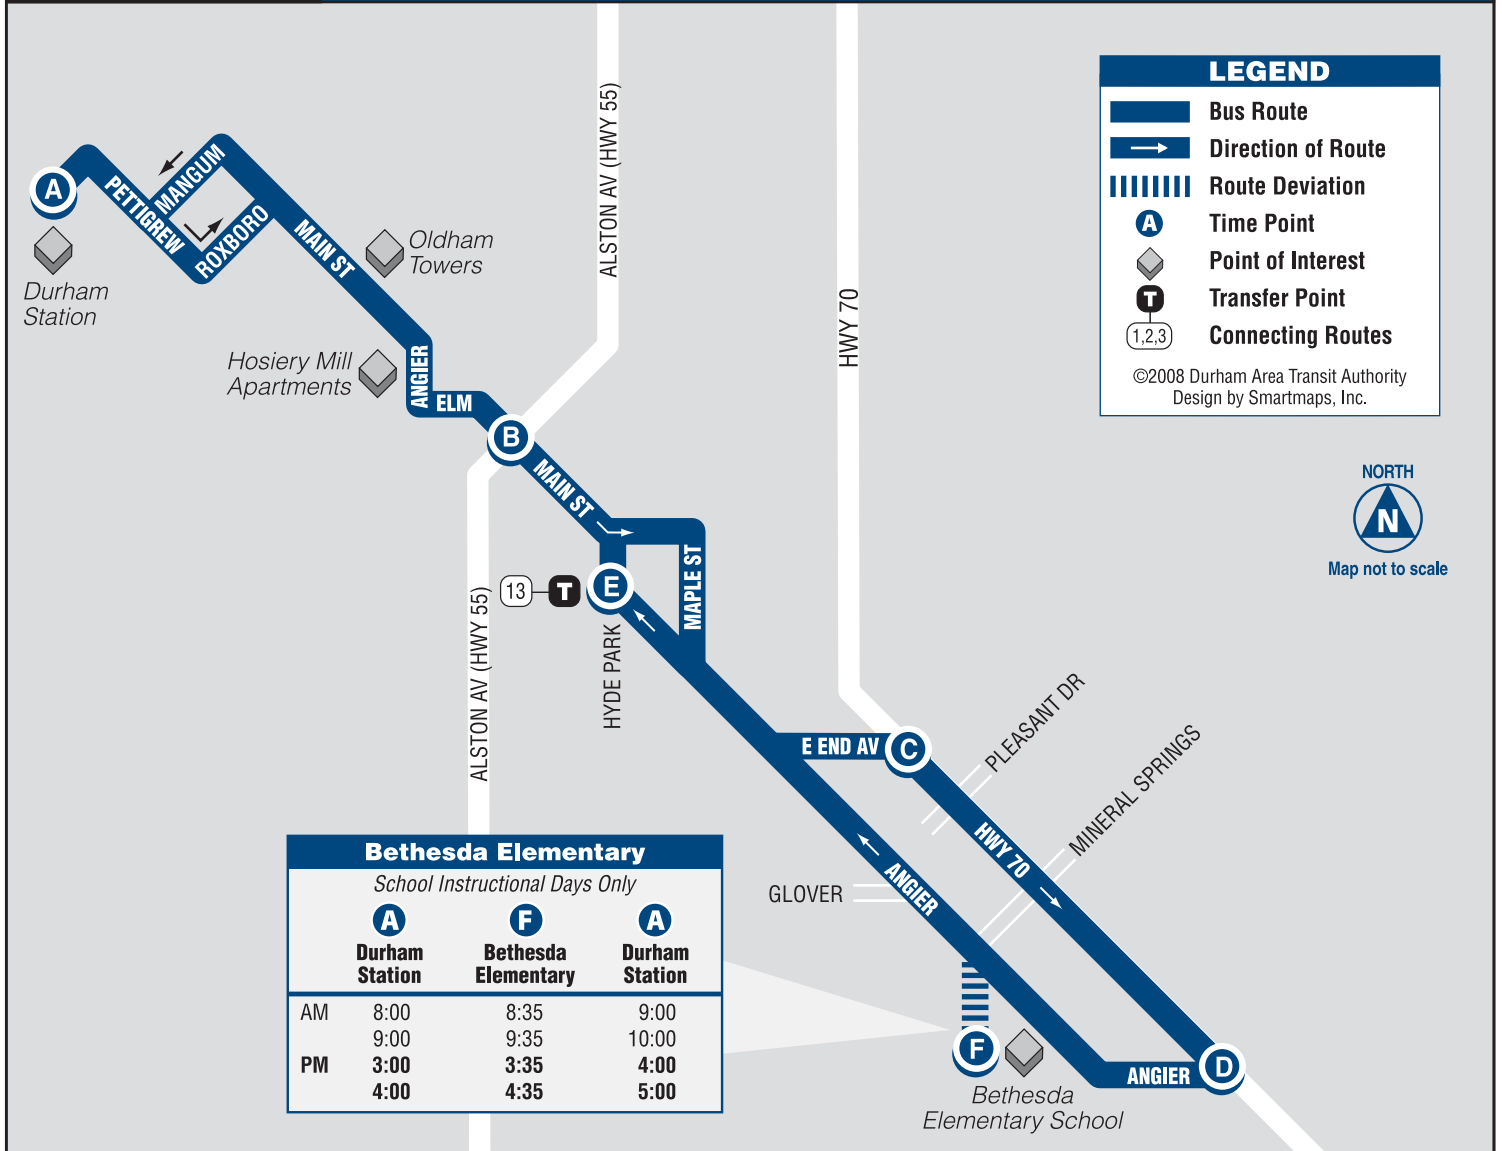

ROUTE 2

East Durham / Highway 70

FROM DOWNTOWN

	A STARTS Durham Station	B LEAVES Main & Alston	C LEAVES East End & Hwy 70	D ENDS Hwy 70 & Angier
MONDAY - SATURDAY				
AM	—	—	—	—
	6:00	6:10	6:20	6:30
	6:30	6:40	6:50	7:00
	7:00	7:10	7:20	7:30
	7:30	7:40	7:50	8:00
	8:00	8:10	8:20	8:30
	8:30	8:40	8:50	9:00
	9:00	9:10	9:20	9:30
	9:30	9:40	9:50	10:00
	10:00	10:10	10:20	10:30
	10:30	10:40	10:50	11:00
	11:00	11:10	11:20	11:30
	11:30	11:40	11:50	12:00
PM	12:00	12:10	12:20	12:30
	12:30	12:40	12:50	1:00
	1:00	1:10	1:20	1:30
	1:30	1:40	1:50	2:00
	2:00	2:10	2:20	2:30
	2:30	2:40	2:50	3:00
	3:00	3:10	3:20	3:30
	3:30	3:40	3:50	4:00
	4:00	4:10	4:20	4:30
	4:30	4:40	4:50	5:00
	5:00	5:10	5:20	5:30
	5:30	5:40	5:50	6:00
	6:00	6:10	6:20	6:30
	6:30	6:40	6:50	7:00
	7:00	7:10	7:20	7:30
	8:00	8:10	8:20	8:30
	9:00	9:10	9:20	9:30
	10:00	10:10	10:20	10:30
	11:00	11:10	11:20	11:30
	12:00	12:10	12:20	12:30

TO DOWNTOWN

	D STARTS Hwy 70 & Angier	E LEAVES Hyde Park & Angier	B LEAVES Main & Alston	A ENDS Durham Station
MONDAY - SATURDAY				
AM	5:30	5:40	5:50	5:55
	6:00	6:10	6:20	6:25
	6:30	6:40	6:50	6:55
	7:00	7:10	7:20	7:25
	7:30	7:40	7:50	7:55
	8:00	8:10	8:20	8:25
	8:30	8:40	8:50	8:55
	9:00	9:10	9:20	9:25
	9:30	9:40	9:50	9:55
	10:00	10:10	10:20	10:25
	10:30	10:40	10:50	10:55
	11:00	11:10	11:20	11:25
	11:30	11:40	11:50	11:55
PM	12:00	12:10	12:20	12:25
	12:30	12:40	12:50	12:55
	1:00	1:10	1:20	1:25
	1:30	1:40	1:50	1:55
	2:00	2:10	2:20	2:25
	2:30	2:40	2:50	2:55
	3:00	3:10	3:20	3:25
	3:30	3:40	3:50	3:55
	4:00	4:10	4:20	4:25
	4:30	4:40	4:50	4:55
	5:00	5:10	5:20	5:25
	5:30	5:40	5:50	5:55
	6:00	6:10	6:20	6:25
	6:30	6:40	6:50	6:55
	7:30	7:40	7:50	7:55
	8:30	8:40	8:50	8:55
	9:30	9:40	9:50	9:55
	10:30	10:40	10:50	10:55
	11:30	11:40	11:50	11:55

Highlighted times indicate Sunday/Holiday service. — Dash means the bus does not travel in this area on this trip.

HOLIDAY SERVICE Sunday Service is run on these holidays: New Years Day; Martin Luther King, Jr. Day; Memorial Day; Fourth of July; Labor Day; Thanksgiving Day. No Service on Christmas Day.

INFORMATION: 919/485-RIDE • <http://DATA.durhamnc.gov>